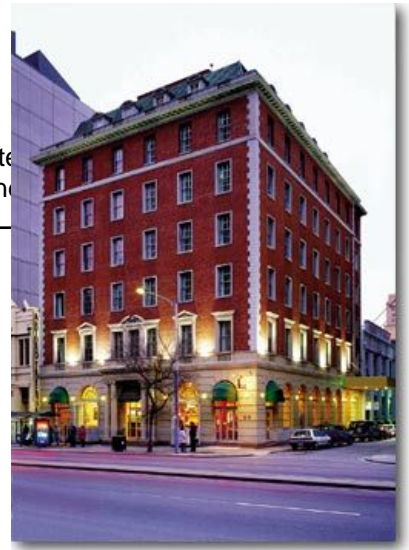

Hotel Grand Chancellor Adelaide

The Hotel Grand Chancellor is a neo Georgian style hotel of 60 rooms and suites located within walking distance to major cultural attractions, shopping precincts, restaurants and

Location:	Adelaide
Host:	Concierge
Address:	18 Currie Street, Adelaide
AAA Rating:	4 Star
Establishment Facilities:	Spa,Pool (indoor),Laundry,Restaurant,Convention Facilities,Disabled Facilities
Location Description:	Town
Room / Unit Facilities:	Shower/toilet,Air-conditioning,Television,Telephone,Non Smoking,Heating,Linen included,Tea & Coffee Making Facilities,Iron/Ironing board
Room configurations:	Deluxe King Room: 1 King Size Bed Deluxe Twin Room: 2 Single Beds Deluxe Spa: 1 King Size Bed One Bedroom Suite: 1 King Size Bed
Tariff Inclusions	* Includes linen
Check in/out	Check in after 2.00pm, Check out before 10.00am
Special Notes	* Distance from Adelaide CBD: 0.2km (about 2 mins walk) * Distance from Adelaide Airport: 7.3km (about 17 mins) * 3 wheelchair access rooms * 24 hour reception * Room service * Concierge * Satellite TV * Laundry and dry cleaning service available * Valet car-parking on request * Foreign currency exchange * Express checkout